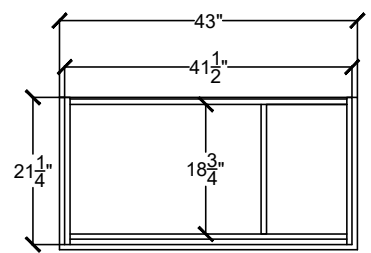

VANITY CABINETS 42-54"

WINV 4222- - -

WINV 4222-BD - - -

WINV 4222 3DL OR 3DR- - -

WINV 4222 6D- - -

VANITY CABINETS 42-54"

WINV 4822- - -

CENTER BOWL SINK

WINV 4822 BD- - -

CENTER BOWL SINK

WINV 4822 3DL OR 3DR- - -

WINV 4822 6D- - -

VANITY CABINETS 42-54"

WINV 5422- - - -

CENTER BOWL SINK

WINV 5422 BD- - - -