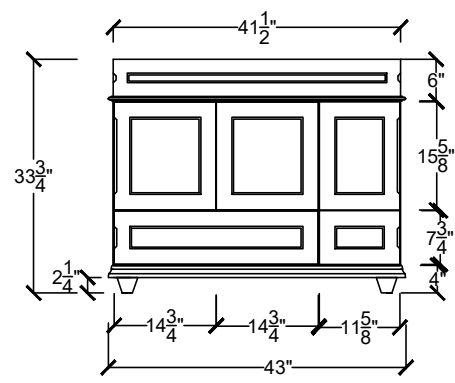

VANITY CABINETS 42-54"

WINV 4222- - -

WINV 4222-BD - - -

WINV 4222 3DL OR 3DR- - -

WINV 4222 6D- - -

VANITY CABINETS 42-54"

WINV 4822- - -

CENTER BOWL SINK

WINV 4822 BD- - -

CENTER BOWL SINK

WINV 4822 3DL OR 3DR- - -

WINV 4822 6D- - -

VANITY CABINETS 42-54"

WINV 5422- - - -

CENTER BOWL SINK

WINV 5422 BD- - - -