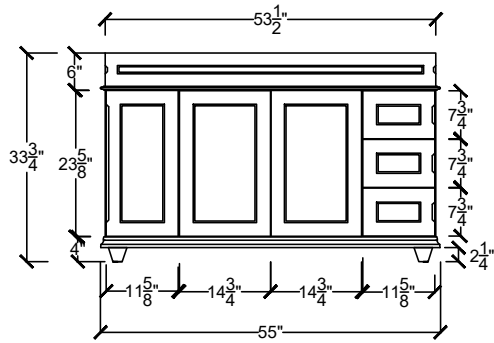

WINV 5422 3DL OR 3DR- - - -