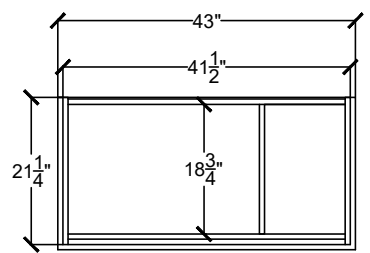

VANITY CABINETS 42-54"

WINV 4222- - -

WINV 4222-BD - - -

WINV 4222 3DL OR 3DR- - -

WINV 4222 6D- - -

VANITY CABINETS 42-54"

WINV 4822- - -

CENTER BOWL SINK

WINV 4822 BD- - -

CENTER BOWL SINK

WINV 4822 3DL OR 3DR- - -

WINV 4822 6D- - -

VANITY CABINETS 42-54"

WINV 5422- - - -

CENTER BOWL SINK

WINV 5422 BD- - - -