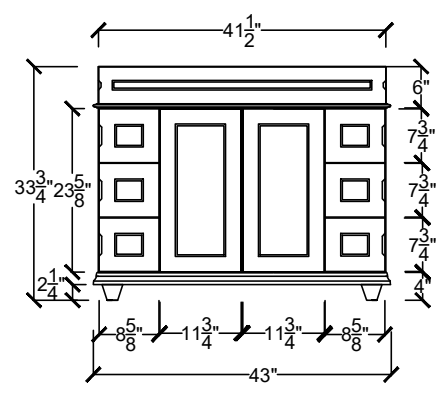

VANITY CABINETS 42-54"

WINV 4222- - -

WINV 4222-BD - - -

WINV 4222 3DL OR 3DR- - -

WINV 4222 6D- - -

VANITY CABINETS 42-54"

WINV 4822- - -

CENTER BOWL SINK

WINV 4822 BD- - -

CENTER BOWL SINK

WINV 4822 3DL OR 3DR- - -

WINV 4822 6D- - -

VANITY CABINETS 42-54"

WINV 5422- - - -

CENTER BOWL SINK

WINV 5422 BD- - - -