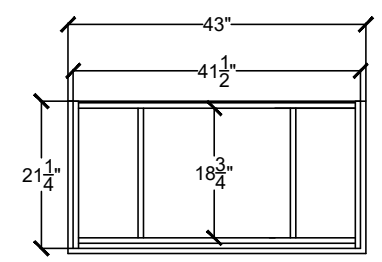

VANITY CABINETS 42-54"

WINV 4222- - -

WINV 4222-BD - - -

WINV 4222 3DL OR 3DR- - -

WINV 4222 6D- - -

VANITY CABINETS 42-54"

WINV 4822- - -

CENTER BOWL SINK

WINV 4822 BD- - -

CENTER BOWL SINK

WINV 4822 3DL OR 3DR- - -

WINV 4822 6D- - -

VANITY CABINETS 42-54"

WINV 5422- - - -

CENTER BOWL SINK

WINV 5422 BD- - - -