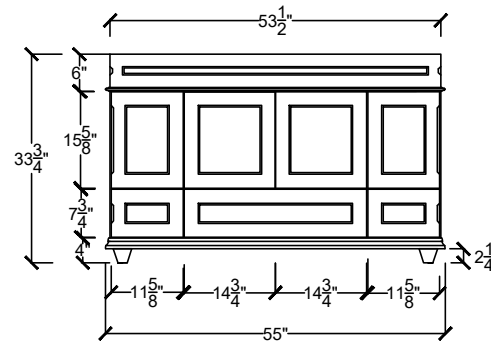

WINV 4822 BD- - -

CENTER BOWL SINK

WINV 4822 3DL OR 3DR- - -

WINV 4822 6D- - -

VANITY CABINETS 42-54"

WINV 5422- - - -

CENTER BOWL SINK

WINV 5422 BD- - - -