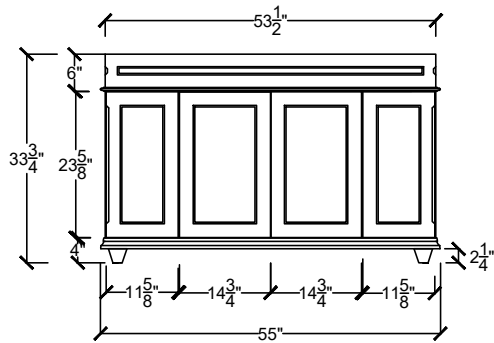

WINV 4822 BD- - -

CENTER BOWL SINK

WINV 4822 3DL OR 3DR- - -

WINV 4822 6D- - -

VANITY CABINETS 42-54"

WINV 5422- - - -

CENTER BOWL SINK

WINV 5422 BD- - - -