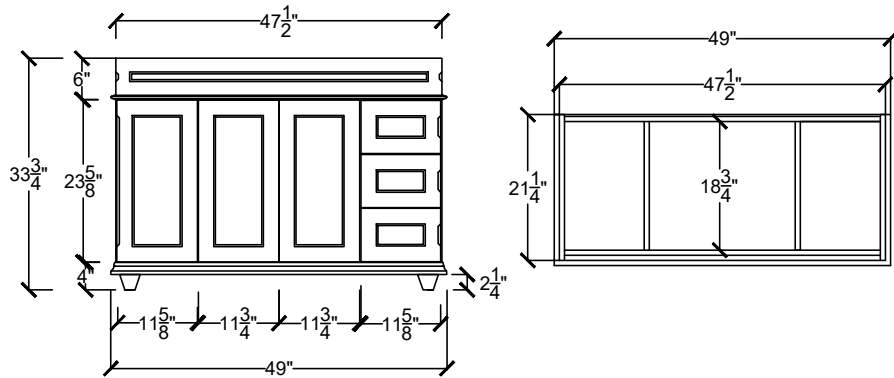

VANITY CABINETS 42-54"

WINV 4222- - -

WINV 4222-BD - - -

WINV 4222 3DL OR 3DR- - -

WINV 4222 6D- - -

VANITY CABINETS 42-54"

WINV 4822- - -

CENTER BOWL SINK

WINV 4822 BD- - -

CENTER BOWL SINK

WINV 4822 3DL OR 3DR- - -

WINV 4822 6D- - -

VANITY CABINETS 42-54"

WINV 5422- - - -

CENTER BOWL SINK

WINV 5422 BD- - - -