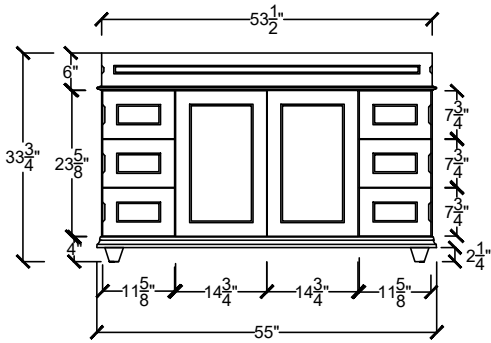

WINV 5422 6D- - - -