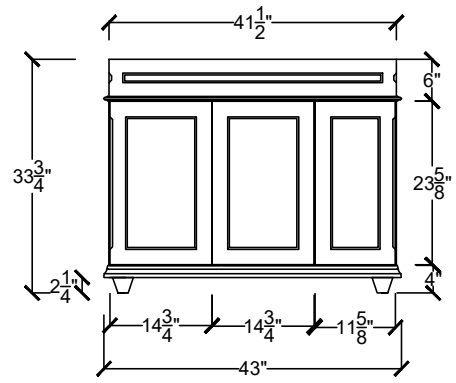

VANITY CABINETS 42-54"

WINV 4222- - -

WINV 4222-BD - - -

WINV 4222 3DL OR 3DR- - -

WINV 4222 6D- - -

VANITY CABINETS 42-54"

WINV 4822- - -

CENTER BOWL SINK

WINV 4822 BD- - -

CENTER BOWL SINK

WINV 4822 3DL OR 3DR- - -

WINV 4822 6D- - -

VANITY CABINETS 42-54"

WINV 5422- - - -

CENTER BOWL SINK

WINV 5422 BD- - - -