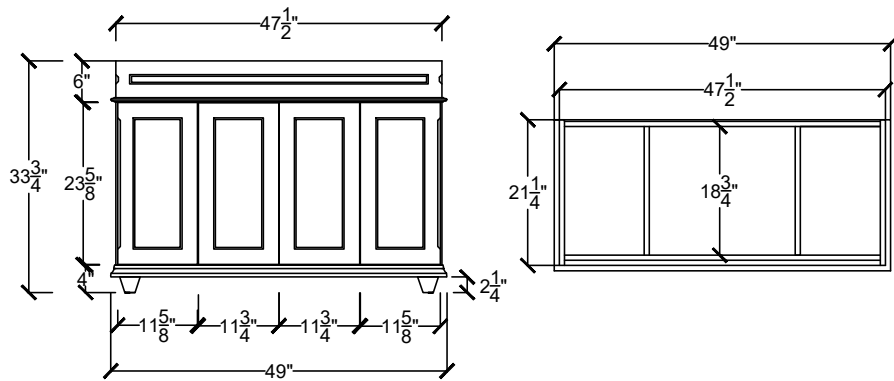

VANITY CABINETS 42-54"

WINV 4222- - -

WINV 4222-BD - - -

WINV 4222 3DL OR 3DR- - -

WINV 4222 6D- - -

VANITY CABINETS 42-54"

WINV 4822- - -

CENTER BOWL SINK

WINV 4822 BD- - -

CENTER BOWL SINK

WINV 4822 3DL OR 3DR- - -

WINV 4822 6D- - -

VANITY CABINETS 42-54"

WINV 5422- - - -

CENTER BOWL SINK

WINV 5422 BD- - - -