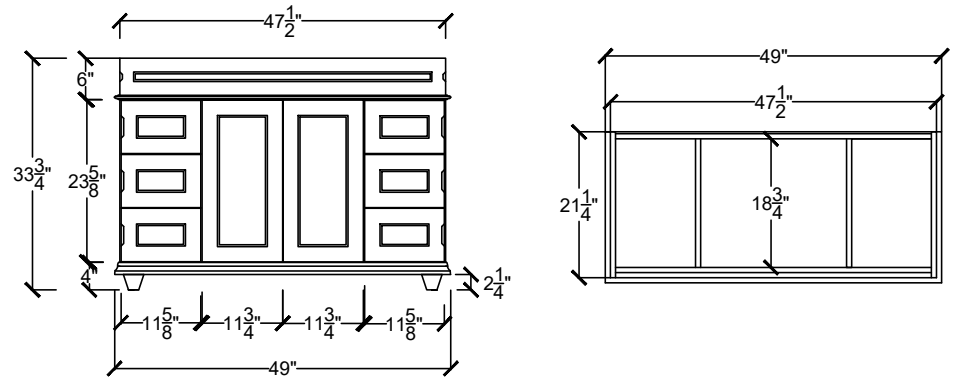

VANITY CABINETS 42-54"

WINV 4222- - -

WINV 4222-BD - - -

WINV 4222 3DL OR 3DR- - -

WINV 4222 6D- - -

VANITY CABINETS 42-54"

WINV 4822- - -

CENTER BOWL SINK

WINV 4822 BD- - -

CENTER BOWL SINK

WINV 4822 3DL OR 3DR- - -

WINV 4822 6D- - -

VANITY CABINETS 42-54"

WINV 5422- - - -

CENTER BOWL SINK

WINV 5422 BD- - - -