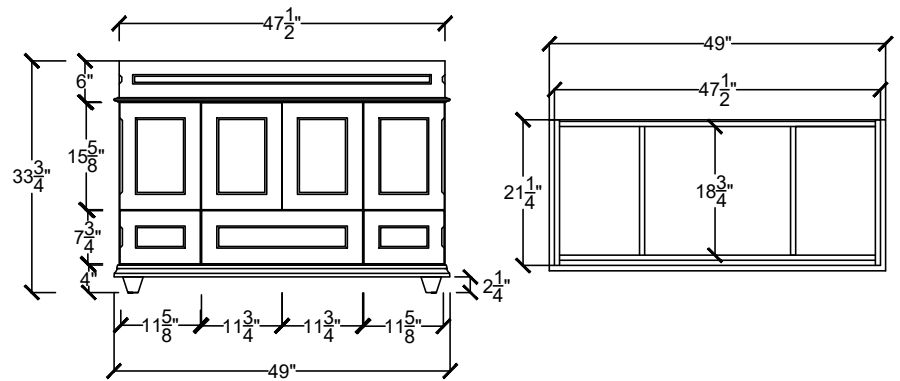

VANITY CABINETS 42-54"

WINV 4222- - -

WINV 4222-BD - - -

WINV 4222 3DL OR 3DR- - -

WINV 4222 6D- - -

VANITY CABINETS 42-54"

WINV 4822- - -

CENTER BOWL SINK

WINV 4822 BD- - -

CENTER BOWL SINK

WINV 4822 3DL OR 3DR- - -

WINV 4822 6D- - -

VANITY CABINETS 42-54"

WINV 5422- - - -

CENTER BOWL SINK

WINV 5422 BD- - - -