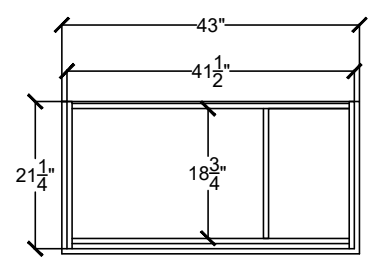

VANITY CABINETS 42-54"

WINV 4222- - -

WINV 4222-BD - - -

WINV 4222 3DL OR 3DR- - -

WINV 4222 6D- - -

VANITY CABINETS 42-54"

WINV 4822- - -

CENTER BOWL SINK

WINV 4822 BD- - -

CENTER BOWL SINK

WINV 4822 3DL OR 3DR- - -

WINV 4822 6D- - -

VANITY CABINETS 42-54"

WINV 5422- - - -

CENTER BOWL SINK

WINV 5422 BD- - - -